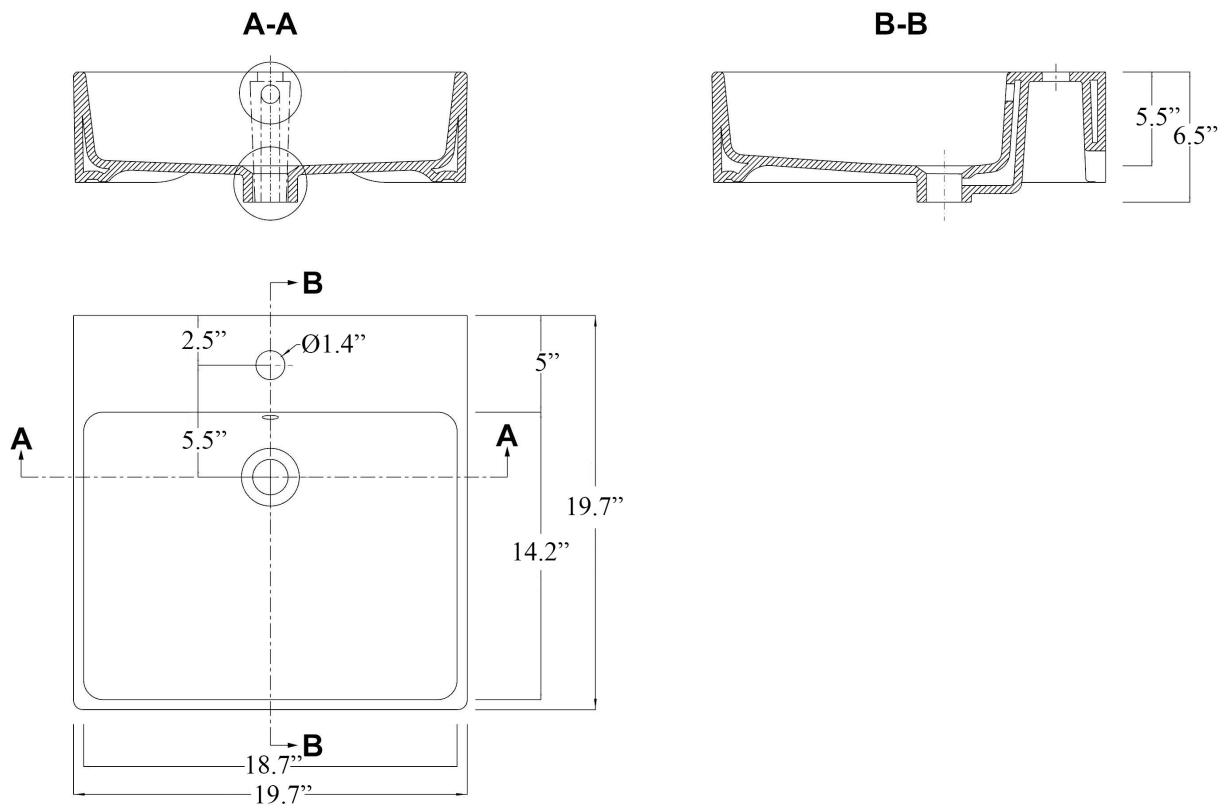

### Features

- Bathroom Sink
- Glossy White Finish
- Wall Mount or Countertop (Vessel) Installation
- Available with One, Three, or No Faucet Holes
- Three Faucet Hole Option Available in 4" or 8" Spread
- Available with Soap Dispenser Hole Option to the Left or Right of Faucet Hole
- With Overflow

### SKU# | Options:

- Simple 50.50A.00 | No Faucet Hole
- Simple 50.50A.01 | One Faucet Hole
- Simple 50.50A.03-4 | Three Faucet Holes 4" Spread
- Simple 50.50A.03-8 | Three Faucet Holes 8" Spread
- Simple 50.50A.02L | Left Soap Dispenser Hole (Specify Distance)
- Simple 50.50A.02R | Right Soap Dispenser Hole (Specify Distance)
- Simple 50.50A.nn WG | Glossy White

### Codes & Standards:

- ADA Compliant

\* WS Bath Collections reserves the right to revise dimensions or information on this sheet without notice

<b>Collection</b> Simple	<b>Model</b>   Simple 50.50A	<b>Dimensions Metric</b> 1 inch = 2.54 cm 1 inch = 25.4 mm	 1051 Lea Drive - Collegeville, PA 19426 Tel. 215 513 9400 - Fax 610 831 0215 <a href="http://www.ws bathcollections.com">www.ws bathcollections.com</a> - <a href="mailto:info@ws bathcollectins.com">info@ws bathcollectins.com</a>
-----------------------------	---------------------------------	--	---

### Features

- 19.7" (500 mm) x 19.7" (500 mm) x H 6.5" (165 mm)
- Ceramic
- Wall Mount or Countertop (Vessel) Installation
- With Overflow
- Includes Mounting Hardware