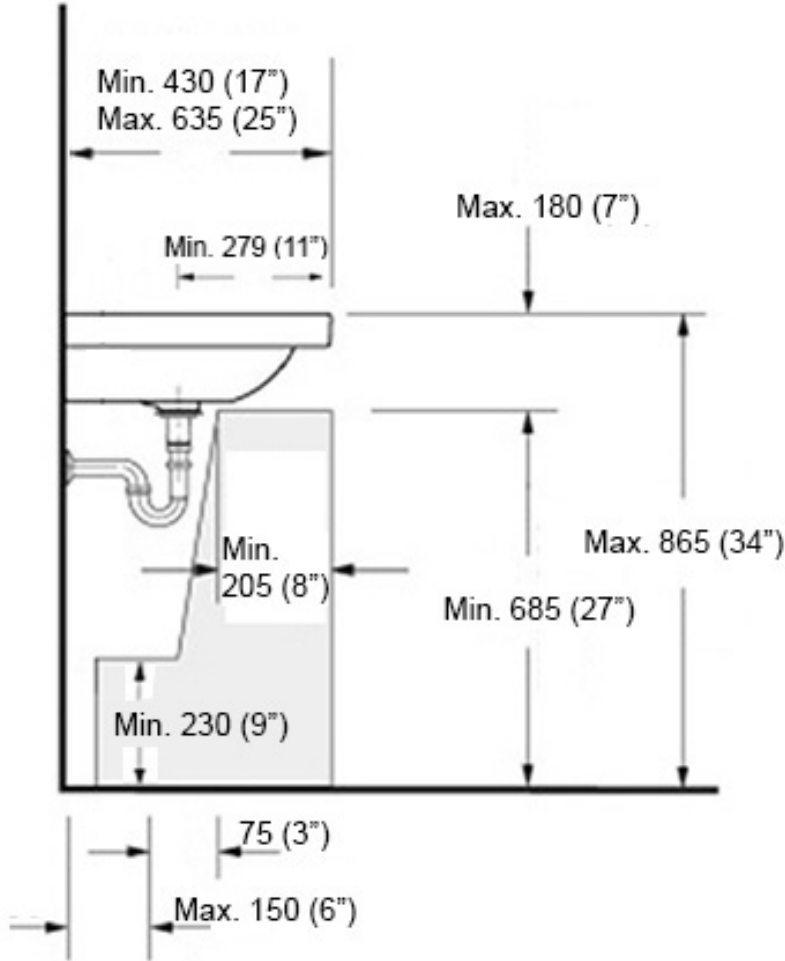

### Features

- 19.7" (500 mm) x 19.7" (500 mm) x H 6.5" (165 mm)
- Ceramic
- Wall Mount or Countertop (Vessel) Installation
- With Overflow
- Includes Mounting Hardware

### Wall-mount installation

### Vessel/ countertop installation

Bolts

Silicone (*optional*)

Collection  
Simple

Model |  
Simple 50.50A

Dimensions Metric  
*1 inch = 2.54 cm*  
*1 inch = 25.4 mm*

**WS**®  
**BATH**  
**COLLECTIONS**

1051 Lea Drive - Collegeville, PA 19426  
Tel. 215 513 9400 - Fax 610 831 0215  
[www.ws bathcollections.com](http://www.ws bathcollections.com) - [info@ws bathcollections.com](mailto:info@ws bathcollections.com)

**Recommended ADA Installation**

Note: ADA Compliant when installed in accordance with ADA guidelines

<p><b>Collection</b> Simple</p>	<p><b>Model</b>   Simple 50.50A</p>	<p>Dimensions Metric 1 inch = 2.54 cm 1 inch = 25.4 mm</p>	<p><b>WS<sup>®</sup></b> BATH COLLECTIONS 1051 Lea Drive - Collegeville, PA 19426 Tel. 215 513 9400 - Fax 610 831 0215 <a href="http://www.ws bathcollections.com">www.ws bathcollections.com</a> - <a href="mailto:info@ws bathcollectins.com">info@ws bathcollectins.com</a></p>
-------------------------------------	---	--	--